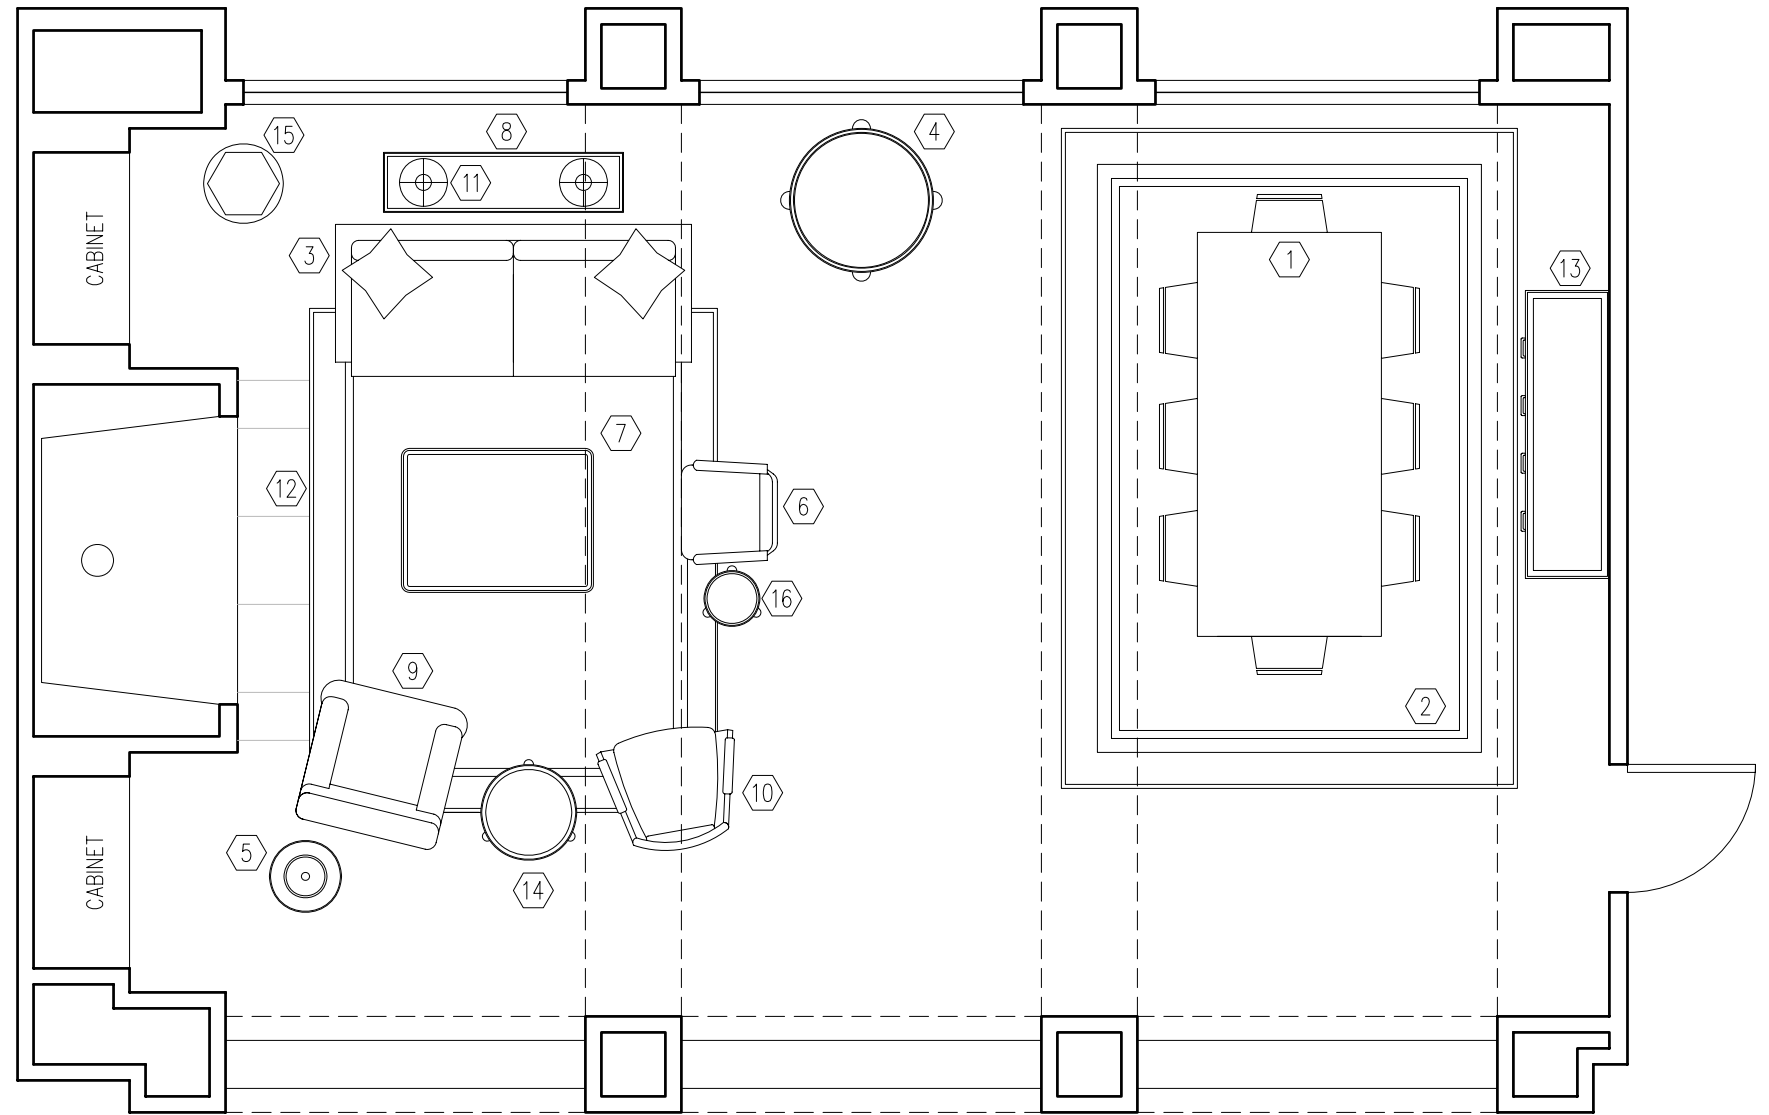

LEGEND:

- 1. DINING TABLE 101"x46"
- 2. DINING RUG 114"x165"
- 3. SOFA 89"x38"
- 4. ROUND TABLE 36"φ
- 5. FLOOR LAMP 18"φ
- 6. WOOD FRAME CHAIR 24"x24"
- 7. COFFEE TABLE 48"x36"
- 8. TABLE 60"Wx15"D
- 9. CLUB CHAIR 36"x36"
- 10. CHAIR 30"x30"
- 11. TABLE LAMP 12"φ
- 12. LIVING ROOM RUG 126"x102"
- 13. DINING ROOM CREDENZA 72"Wx21"D
- 14. OCCASSIONAL ROUND TABLE 24"φ
- 15. HEXAGONAL VASE 18"φ
- 16. OCCASSIONAL ROUND TABLE 14"φ

L.A. DESIGN CONCEPTS

SCALE: 1/4"=1'-0"	APPROVED BY:	DRAWN BY:
DATE:		REQUIRED:
		DRAWING NUMBER: